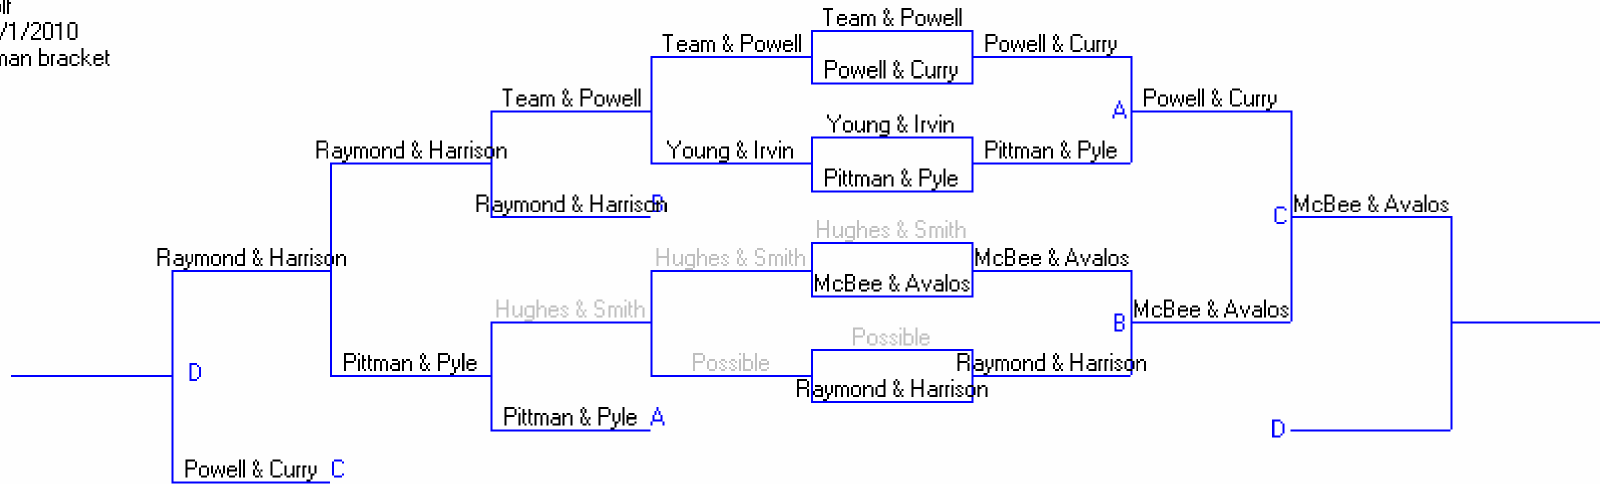

Fairway Connections Abilene Tournament Fall 2010

Golf
10/1/2010
8-man bracket

The “Home Team” Chooses course